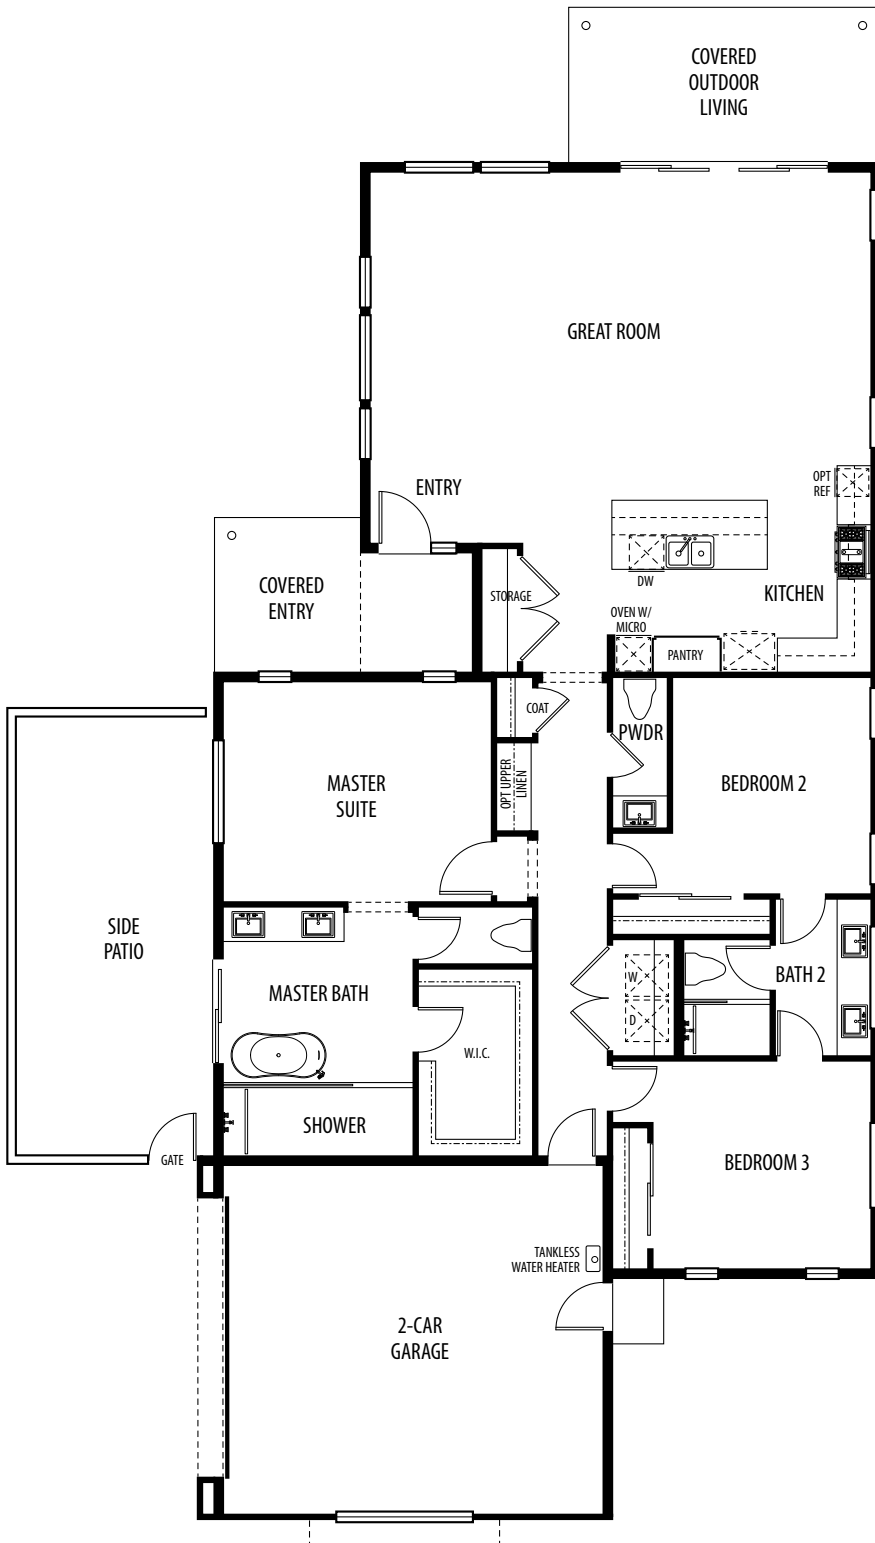

## THE BELLINI

~2,026+/- sq. ft.

3 Bedrooms | 2½ Baths

Great Room | Dining Area

Open Floor Plan with Vaulted Ceilings in

Entry Foyer, Kitchen, Dining Area

and Great Room

Covered Entry

Covered Outdoor Living @ Great Room

Private Side-yard patio @ Master Suite

2 Car Attached Garage

Luxury Mid-Century Modern  
Living... Today.

760.601.5658