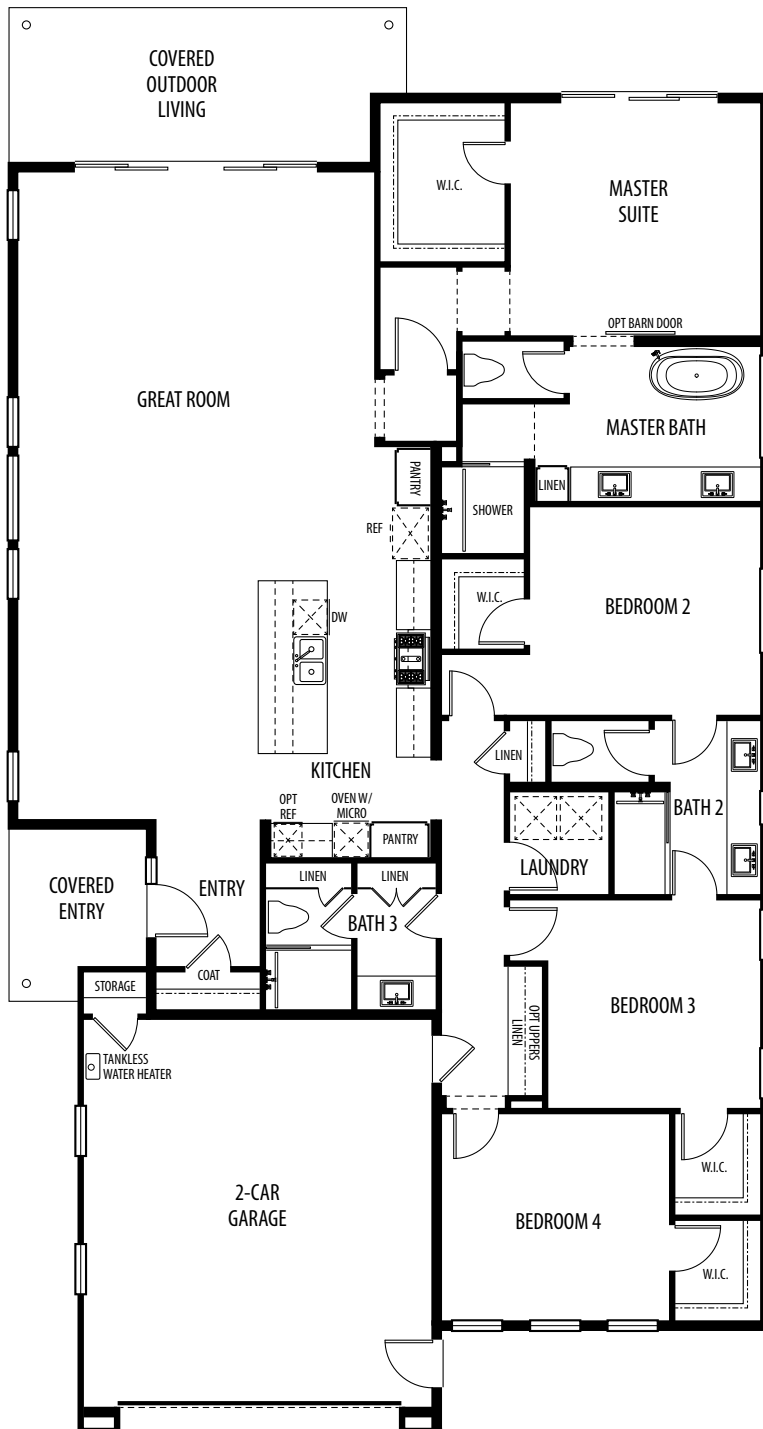

THE MANHATTAN

~2,524+/- sq. ft.

4 Bedrooms | 3 Baths

Great Room | Dining Area

Open Floor Plan with Vaulted Ceilings in

Entry Foyer, Kitchen, Dining Area

and Great Room

Covered Entry

Covered Outdoor Living @ Great Room

2 Car Attached Garage

Luxury Mid-Century Modern
Living... Today.

760.601.5658